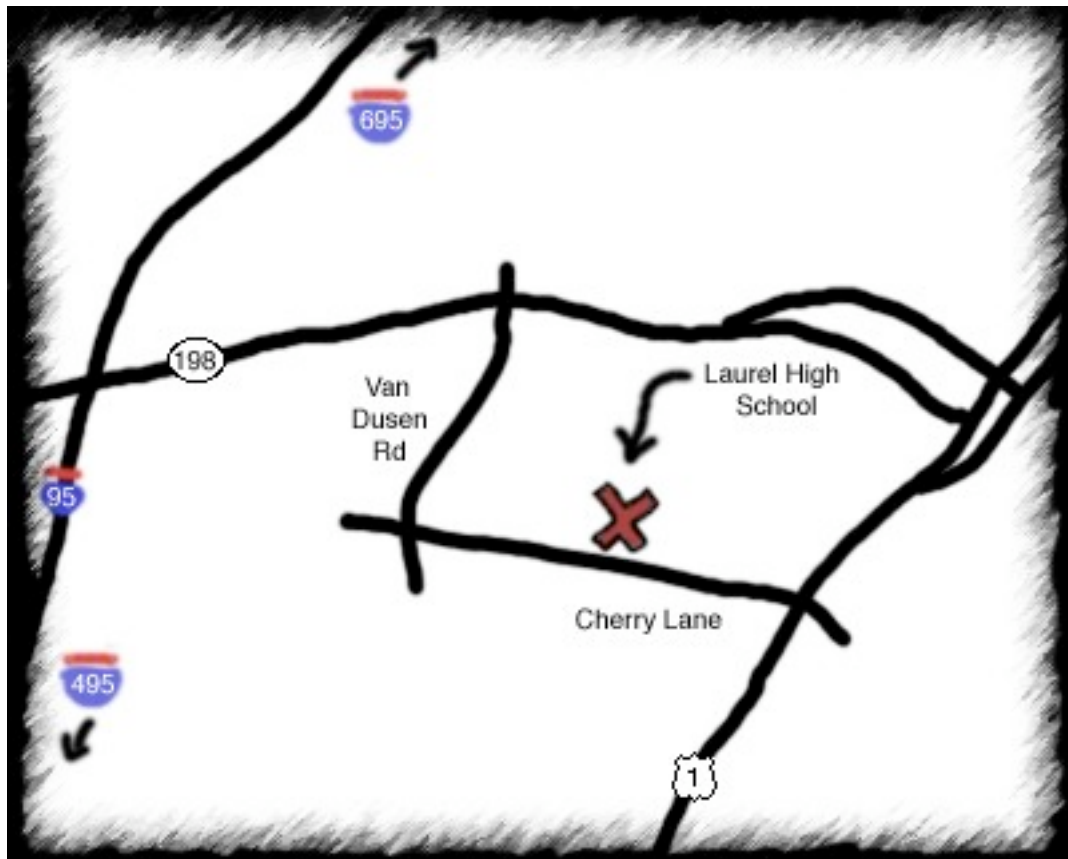

**Laurel High School  
8000 Cherry Lane  
Laurel, MD 20707**

**Directions:**

**From I-95**, take the exit for Route 198 East towards Laurel (this is the second exit North of the Washington Beltway)

Take a right at your first light on VanDusen Road

A couple lights later, go left on Cherry Lane.

Laurel High School is a large complex and will be on your left after a couple blocks.

The Sellers Theatre will be at the near end.

Auditions are frequently in Rooms 114 and 115 near the main entrance.

**From Route 1**, go West on Cherry Lane

Laurel High School is a large complex and will be on your right.

The Sellers Theatre will be at the far end.

Auditions are frequently in Rooms 114 and 115 near the main entrance.